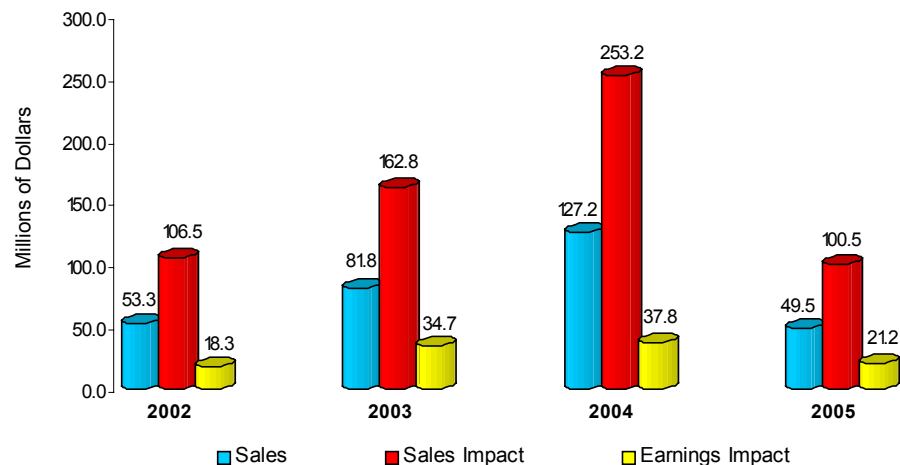

## 2000 MIXED-USE BUSINESS INCUBATOR OF THE YEAR

DUN & BRADSTREET/NATIONAL BUSINESS INCUBATION ASSOCIATION

The Entrepreneurial Center is the leading economic development organization in the Metropolitan Birmingham area dedicated to helping entrepreneurs and emerging businesses develop, grow, and succeed

### 2005 PROGRESS REPORT

- 58 applicants for services
- 3 graduates
- 8 new clients
- Client highlights include:
  - Graduate Emageon completes IPO offering, raising \$65 million
  - Emageon acquires Camtronics Medical Systems
  - ComFrame Software named to *Inc.* magazine's "Inner City 100"
  - ComFrame founder Marc Guthrie named Small Business Person of the Year by the Birmingham Regional Chamber of Commerce
  - Exford, Southeastern Commercial Finance, and Emageon were named to *Birmingham Business Journal's* "Fast-Track 25". A total of five clients and graduates of the Entrepreneurial Center/OADI organization were named to the "Fast-Track 25" in all categories
  - CircleSource Software receives ISO 9001:2000 certification
  - Healthcare Supplements launches Drug Nutrient Support product line, Nutritional Wellness benefit program, and strategic partnerships with American Pharmacy Cooperative and Pet Friendly Corporation
  - Verari Systems Software President Jennifer Skjellum graduates from the 2005 class of the Birmingham Venture Club's Entrepreneur Accelerator Program
- Clients and graduates featured in 25 articles in local and regional publications
- 64 educational seminars, workshops, and training sessions held at Entrepreneurial Center
- 10 loans made by the Entrepreneurial Center to client firms

### Annual Economic Impact (Clients and Graduates)

*Annual report statistics are based on gross revenues, investments and grants received, and numbers of employees for all current client companies and companies within five years of graduation, unless acquired, moved out of state, or closed.*